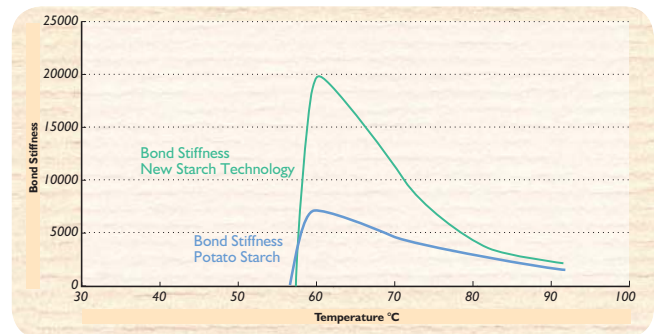

Double backer performance is achieved through use of new starch technology, giving high levels of productivity for double-wall boards.

ROQUETTE® Amidon M-PA 70726P

also reduces the maturing time required between the corrugator and conversion, minimising the volume of work-in-progress.

TYPICAL FORMULATION

Water	1110 Kg
ROQUETTE® Amidon M-PA 70726P	390 Kg
Agitation	30 minutes

functionnalities serving
corrugated board
productivity and quality

Heat sensitivity

The adhesive reacts quickly and compensates for low rates of heat transfer to the bonds when running double-wall board.

Rapid bond strength development

The bond strength is firm enough to prevent board opening up at the slitter/scorer.

Rapid board maturing

Curing time has become an important issue. The growth of 'just in time' production and the installation of automatic board handling systems reduce the amount of board held in storage before conversion.

ROQUETTE® Amidon M-PA 70726P reduces dramatically the curing time required.

Water resistance improvement

ROQUETTE® Amidon M-PA 70726P incorporates technology for improving the efficiency of the cross-linking reaction with water resistant resin.