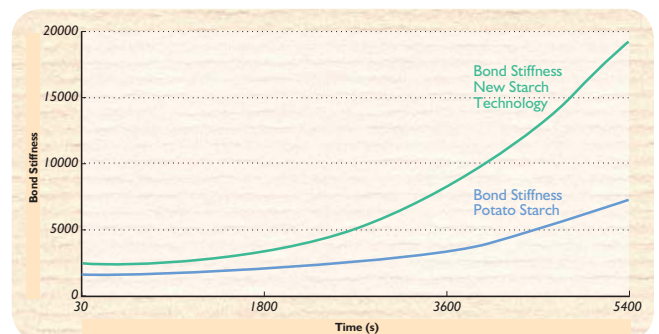

Double backer performance is achieved through use of new starch technology, giving high levels of productivity for double-wall boards.

ROQUETTE® Amidon M-PA 70726P

also reduces the maturing time required between the corrugator and conversion, minimising the volume of work-in-progress.

TYPICAL FORMULATION

Water	1110 Kg
ROQUETTE® Amidon M-PA 70726P	390 Kg
Agitation	30 minutes

functionnalities serving
corrugated board
productivity and quality

Heat sensitivity

The adhesive reacts quickly and compensates for low rates of heat transfer to the bonds when running double-wall board.

Rapid bond strength development

The bond strength is firm enough to prevent board opening up at the slitter/scorer.

Rapid board maturing

Curing time has become an important issue. The growth of 'just in time' production and the installation of automatic board handling systems reduce the amount of board held in storage before conversion.

ROQUETTE® Amidon M-PA 70726P reduces dramatically the curing time required.

Water resistance improvement

ROQUETTE® Amidon M-PA 70726P incorporates technology for improving the efficiency of the cross-linking reaction with water resistant resin.