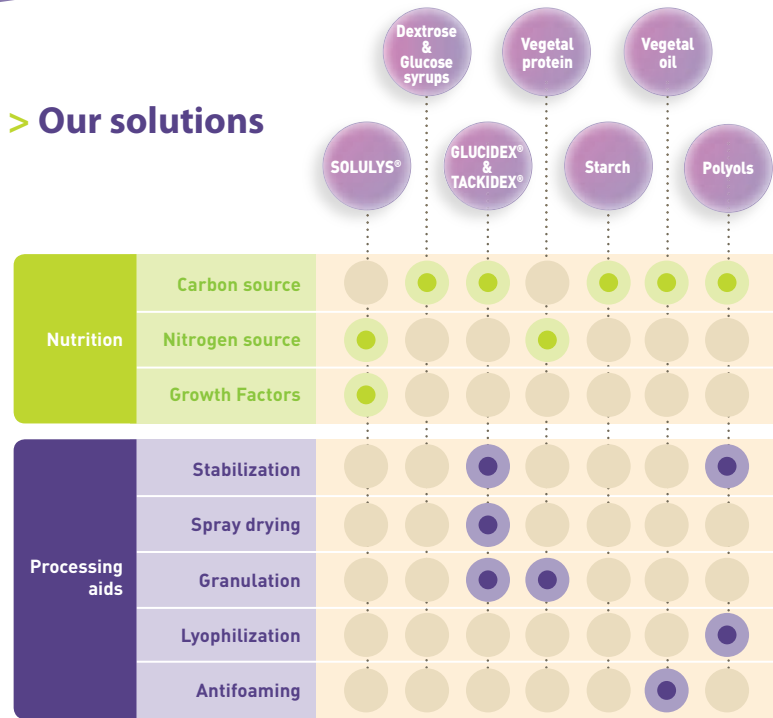

Photos : fotolia - fotosearch - Roquette

> Our solutions