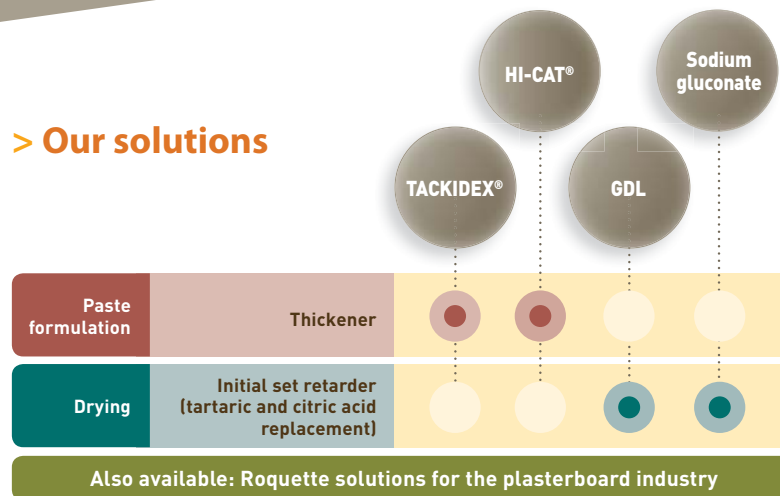

> Our solutions

- > Are you looking for sustainable formulation solutions?
- > Do you wish to improve handling properties?

Thanks to our expertise, we can help you to design efficient plaster-based products that comply with sustainability constraints by offering you efficient biodegradable solutions. Our large range of products will allow you to improve your formulations from mixing to drying.